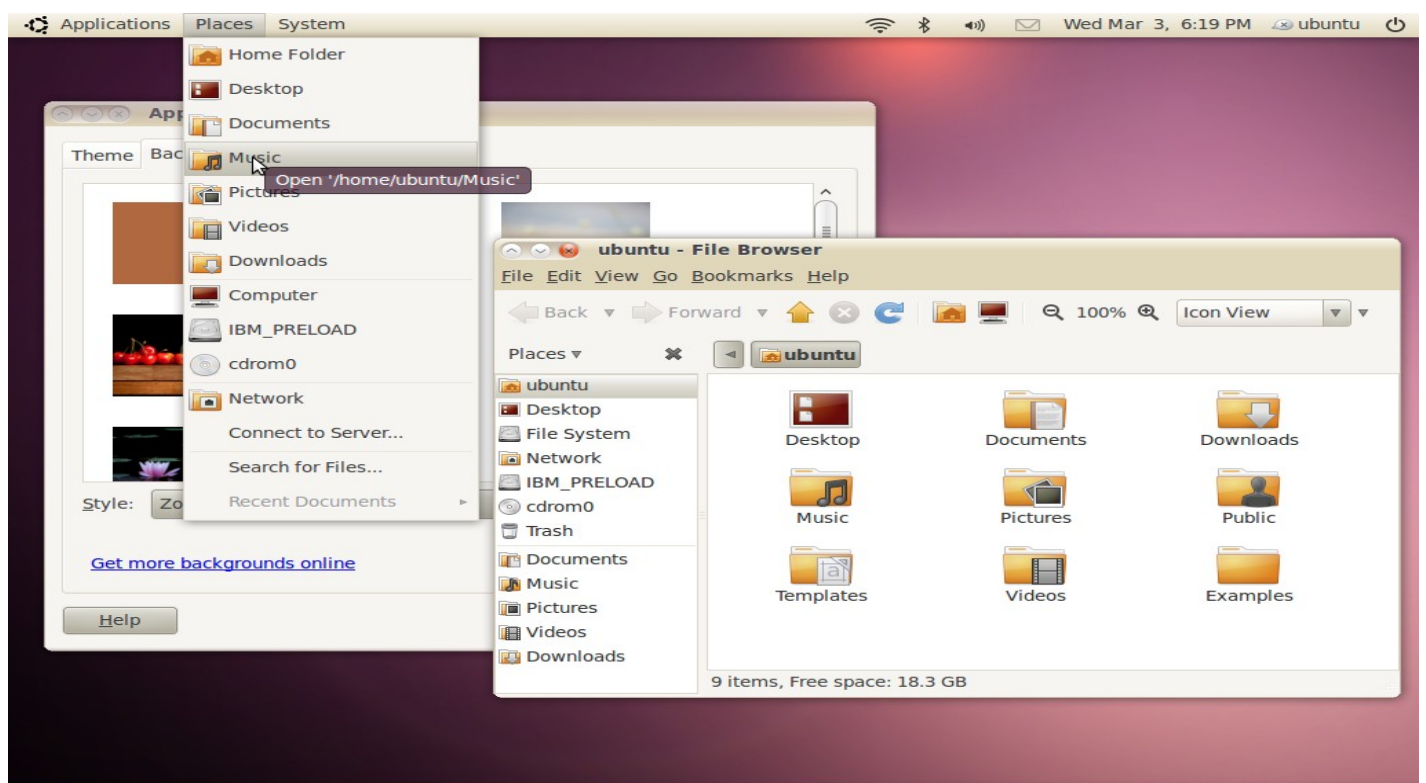

ubuntu

10.04 LTS*

Lucid Lynx
Desktop – Server - Netbook

What is Ubuntu?

Ubuntu is an open-source alternative to Windows and Office.

Web: <http://www.ubuntu.com>

Ubuntu 10.04 OUT NOW
Upgrade directly from 8.04.

* Indicates Long term support,
3 years desktop, 5 server

ubuntu

10.04 LTS*

Lucid Lynx
Desktop – Server - Netbook

What is Ubuntu?

Ubuntu is an open-source alternative to Windows and Office.

Web: <http://www.ubuntu.com>