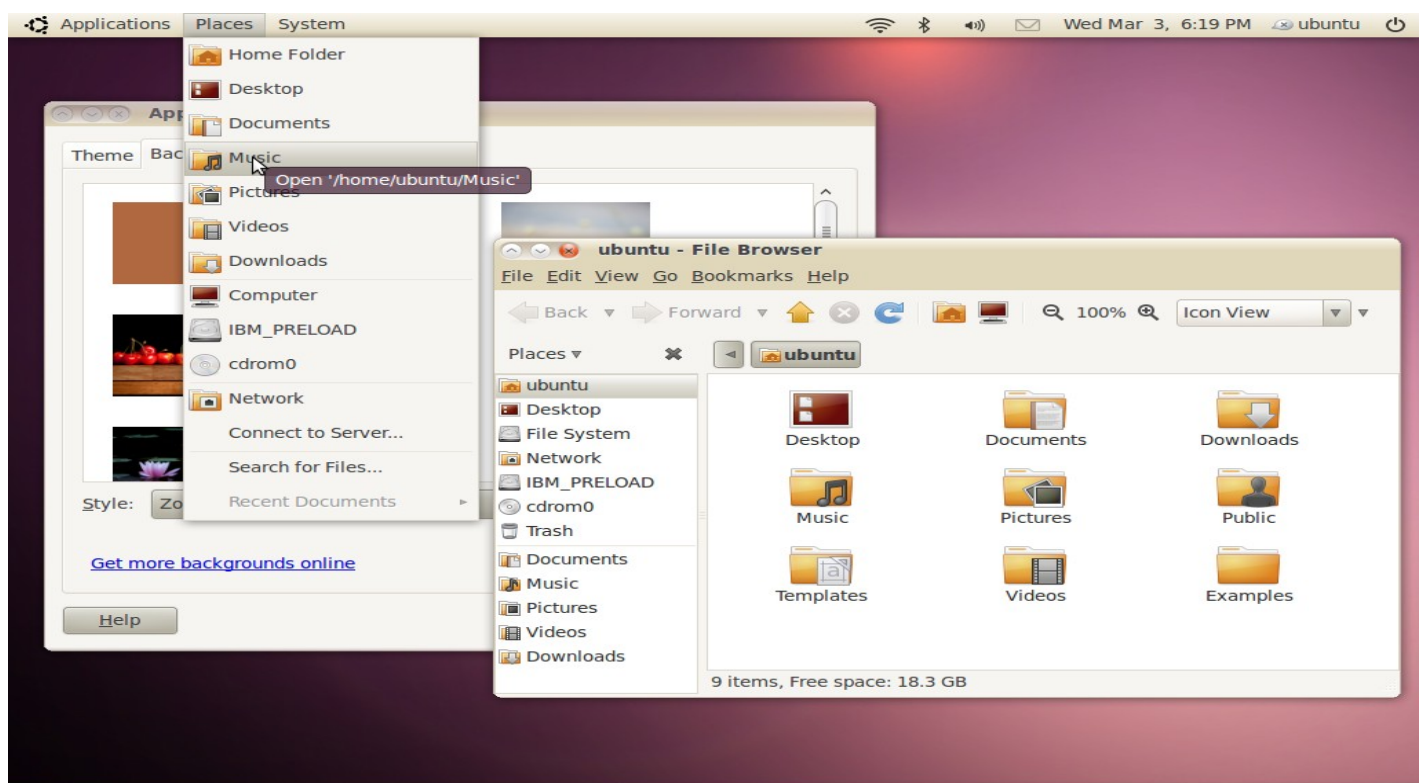

* Indicates Long term support,
3 years desktop, 5 server

ubuntu

10.04 LTS*

Lucid Lynx
Desktop – Server - Netbook

What is Ubuntu?

Ubuntu is an open-source alternative to Windows and Office.

Web: <http://www.ubuntu.com>